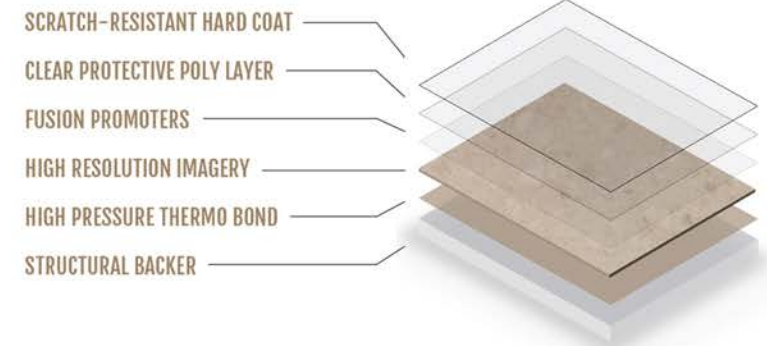

THE BEAUTY OF  
NATURAL STONE  
IN AS LITTLE AS  
ONE DAY!

---

Sentrel is a unique, multi-layered composite material developed to meet the demand for a permanent and maintenance-free option to natural stone and granite in wet-wall bathroom applications.