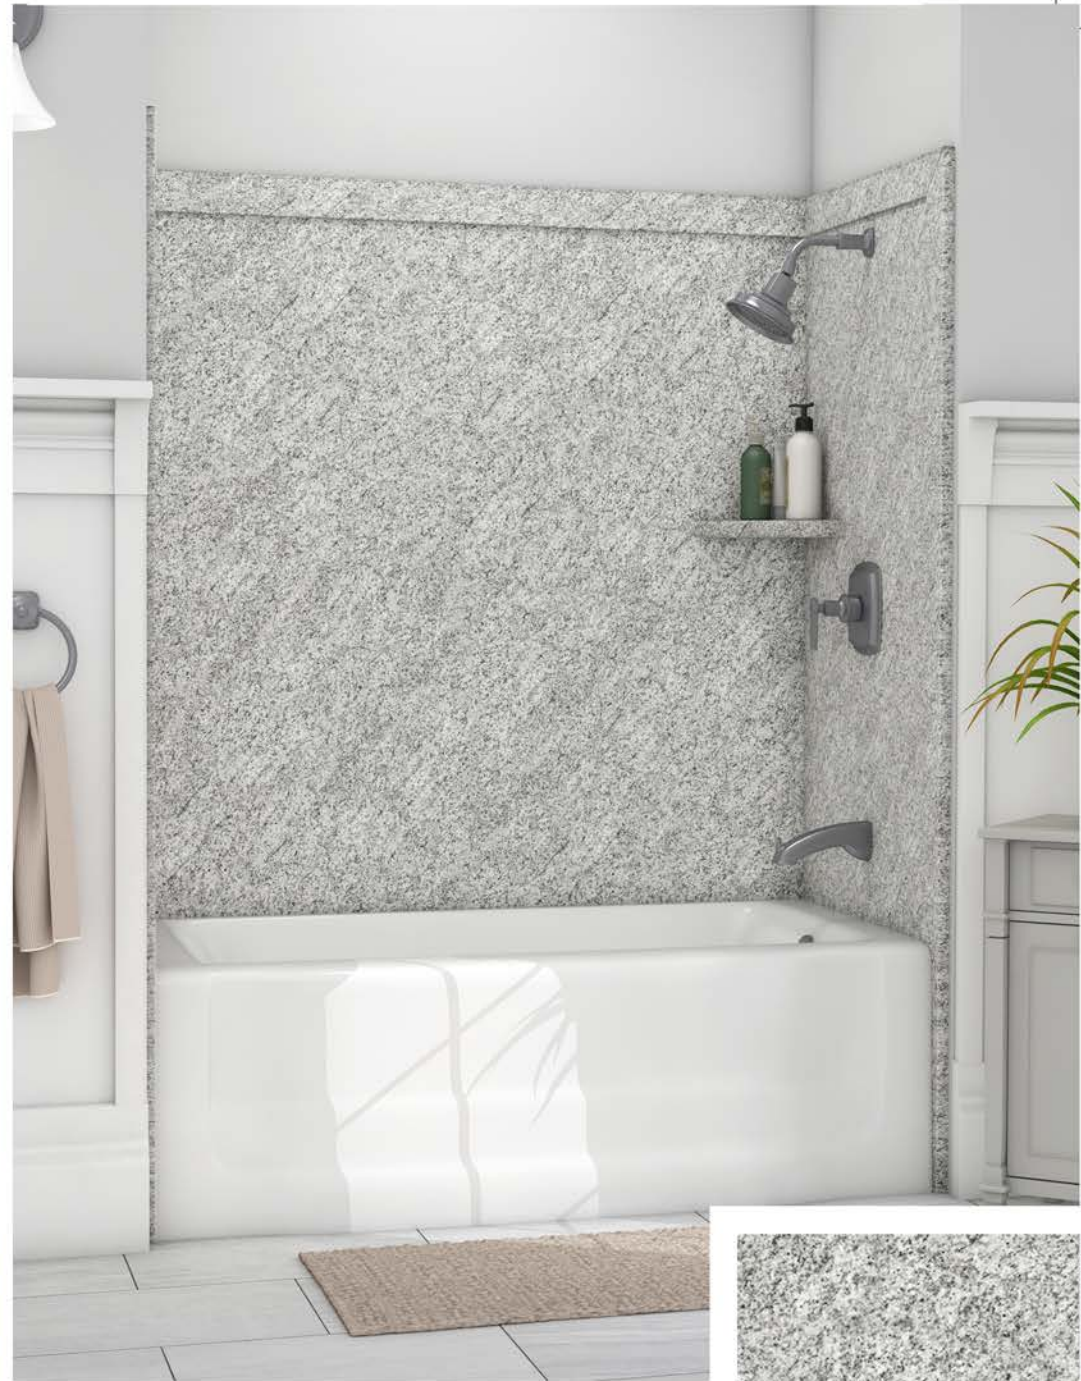

Arctic Haze