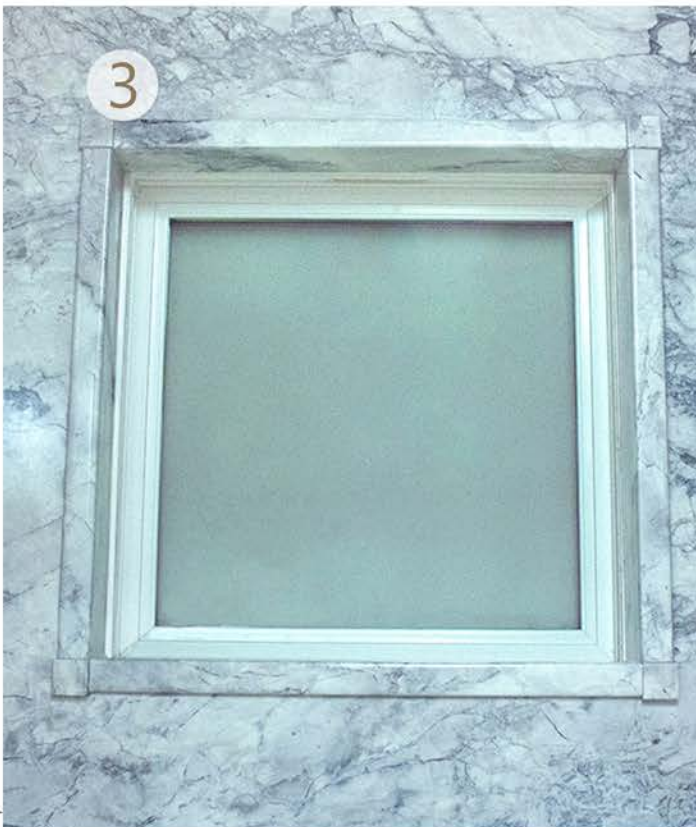

OPTIONAL ACCESSORIES

1. Shampoo caddy
2. Corner shelf
3. Window sill trim
4. Corner seat